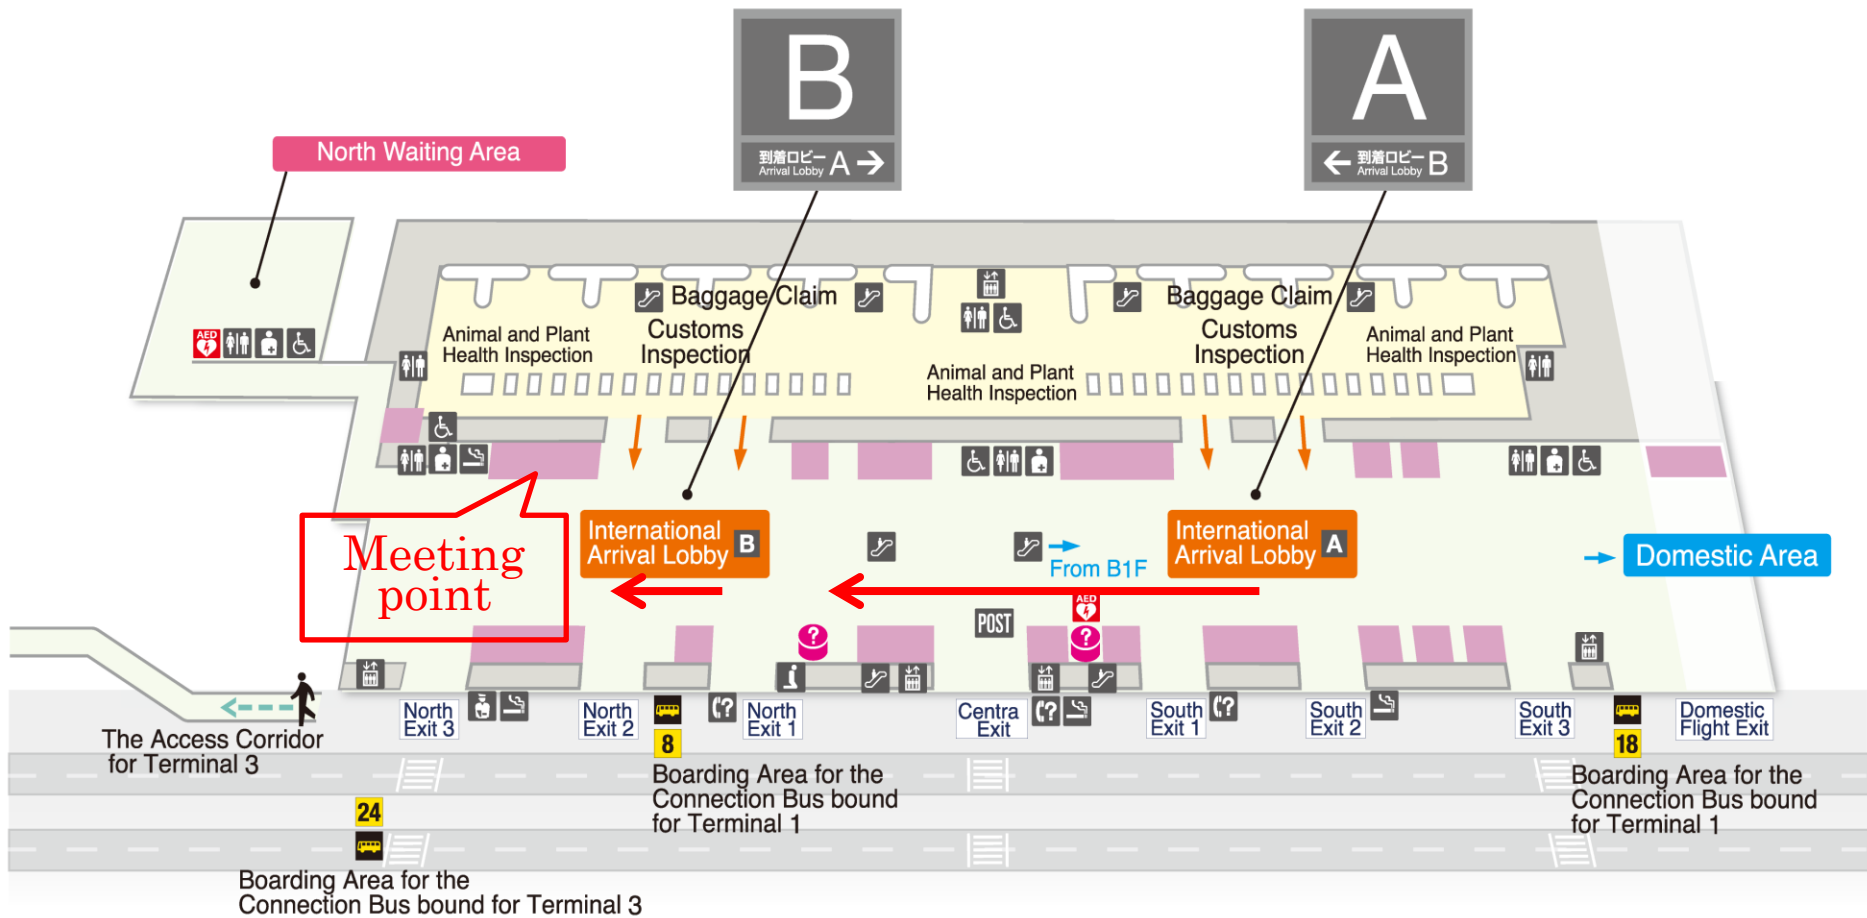

Meeting point at Narita Airport (New Tokyo International Airport)

Terminal 1  
1st Floor

# Meeting point at Narita Airport (New Tokyo International Airport)

Terminal 2  
1<sup>st</sup> Floor

## Meeting point at Narita Airport (New Tokyo International Airport) How to move from Terminal 3 to Terminal 1/2

Please refer to the following link.

<https://www.narita-airport.jp/en/access/shuttlebus>

### Sign board

The student staff will be holding a sign with JFOU name on it (see photo below).