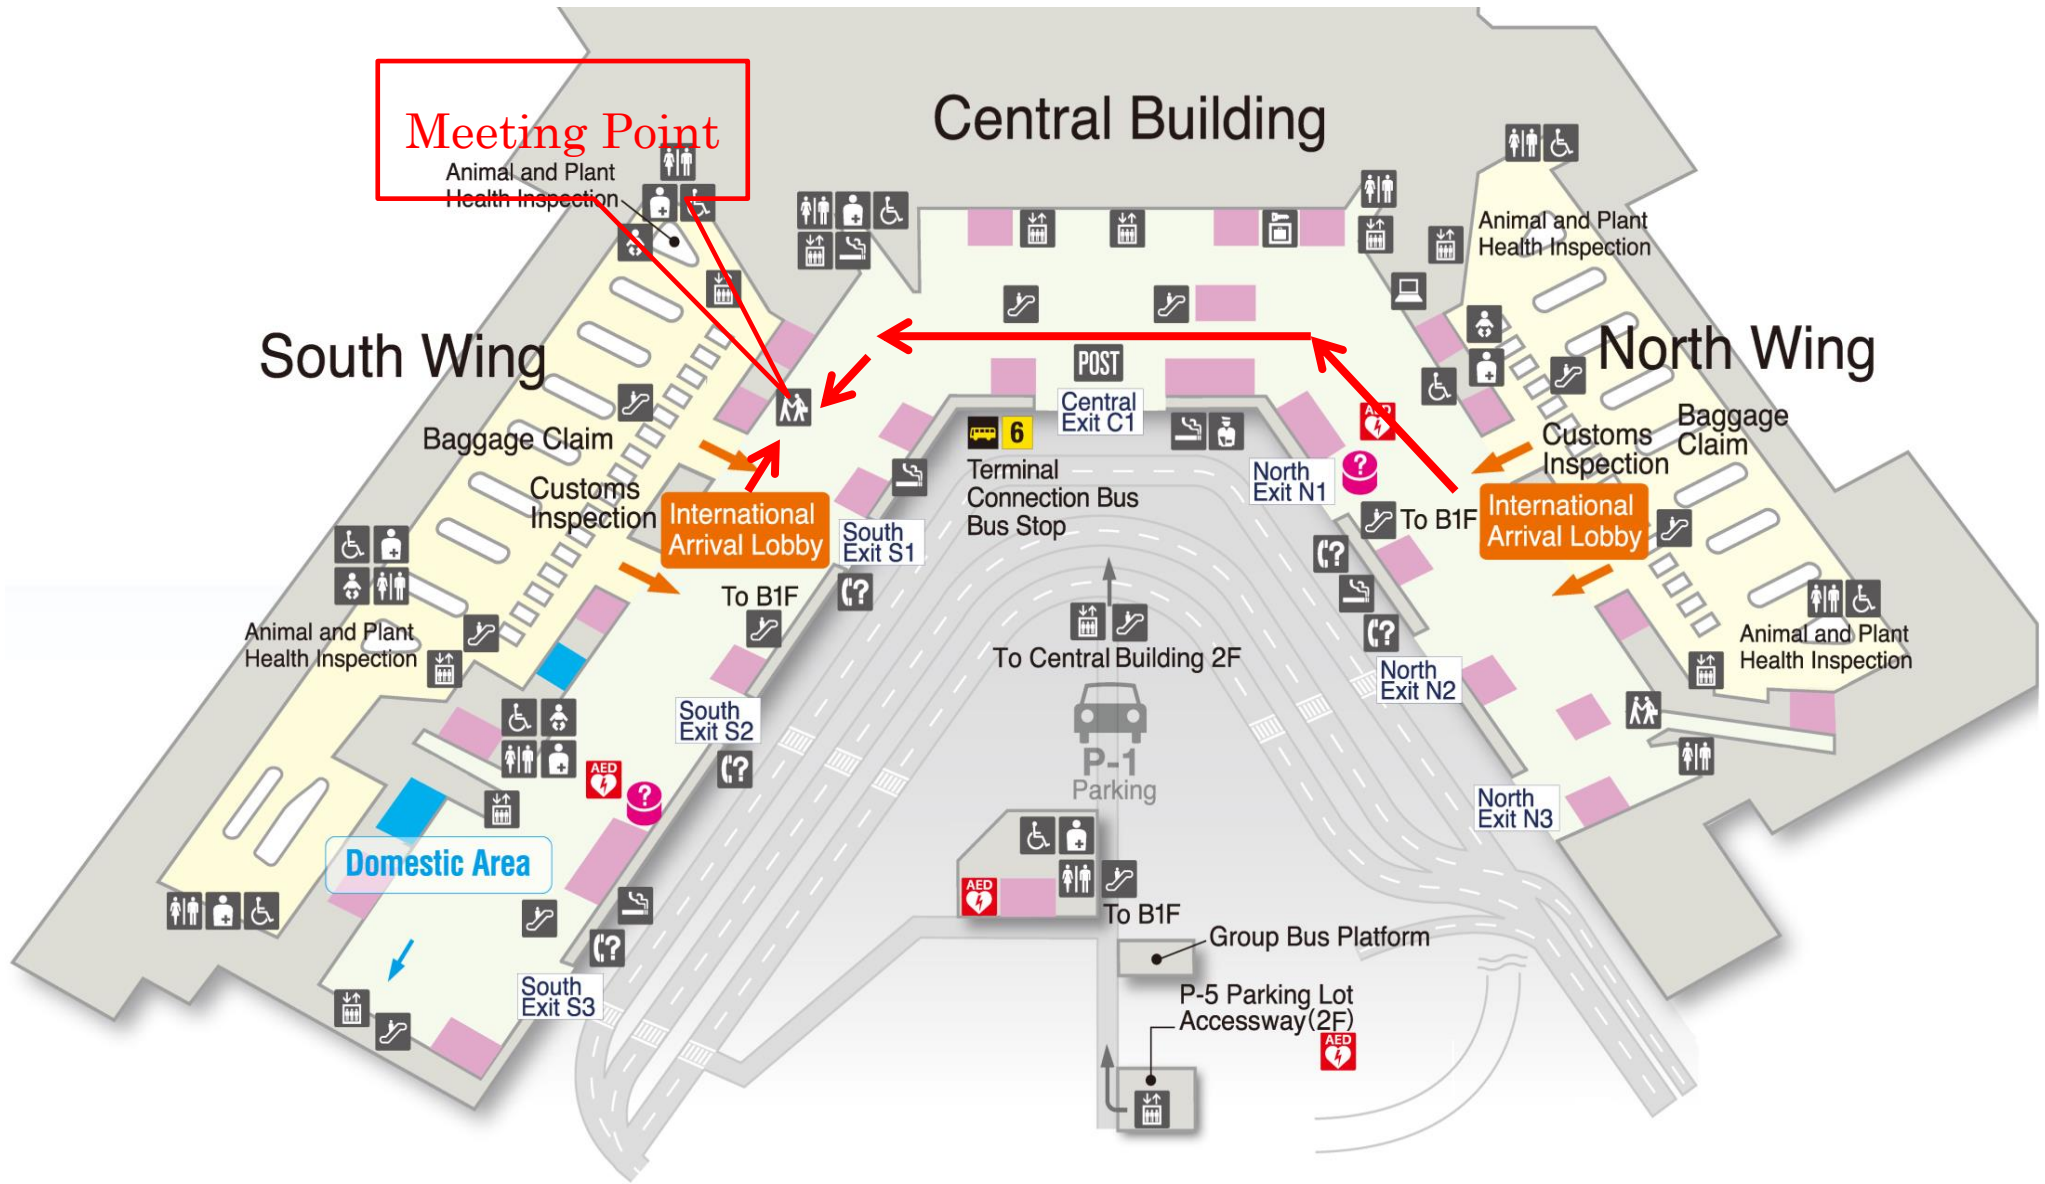

Meeting point at Narita Airport (New Tokyo International Airport)

Terminal 1  
1st Floor

# Meeting point at Narita Airport (New Tokyo International Airport)

Terminal 2  
1<sup>st</sup> Floor

## Meeting point at Narita Airport (New Tokyo International Airport) How to move from Terminal 3 to Terminal 1/2

Please refer to the following link.

<https://www.narita-airport.jp/en/access/shuttlebus>

### Sign board

The student staff will be holding a sign with JFOU name on it (see photo below).